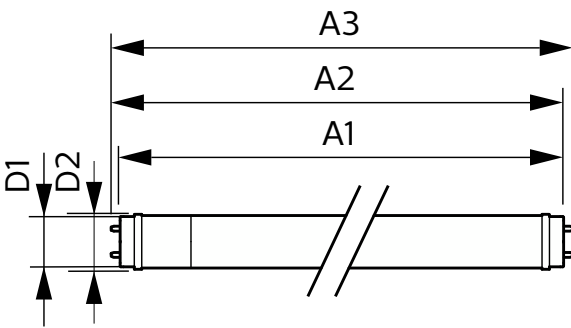

Dimensional drawing

Product	D1	D2	A1	A2	A3
CorePro LEDtube 1500mm 20W 865 T8	25.7 mm	28 mm	1,500 mm	1,507.1 mm	1,514.2 mm

Photometric data

General uniform lighting - CorePro LEDtube 1500mm 20W 865 T8

Spectral Power Distribution Colour - CorePro LEDtube 1500mm 20W 865 T8