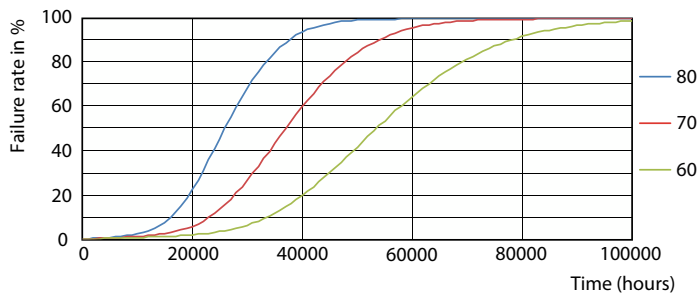

CorePro LEDtube EM/Mains T8

Photometric data

Light Distribution Diagram - CorePro LEDtube 1500mm 20W 865 T8

Lifetime

Life Expectancy Diagram

LifetimeVsTc

FailureRate

Lumen Maintenance Diagram - CorePro LEDtube 1500mm 20W 865 T8