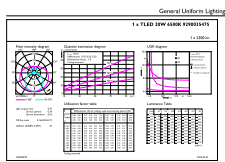

Dimensional drawing

Product	D1	D2	A1	A2	A3
CorePro LEDtube 1500mm 20W 865 T8	25.7 mm	28 mm	1,500 mm	1,507.1 mm	1,514.2 mm

Photometric data

General uniform lighting - CorePro LEDtube 1500mm 20W 865 T8

Spectral Power Distribution Colour - CorePro LEDtube 1500mm 20W 865 T8