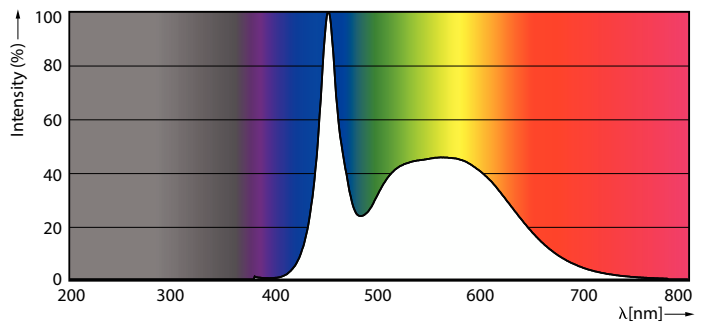

General uniform lighting - CorePro LEDtube 1500mm 20W 865 T8

Spectral Power Distribution Colour - CorePro LEDtube 1500mm 20W 865 T8