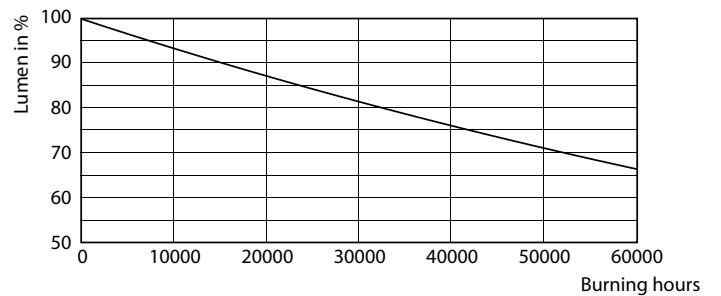

CorePro LEDtube EM/Mains T8

Photometric data

Light Distribution Diagram - CorePro LEDtube 1500mm 20W 865 T8

Lifetime

Life Expectancy Diagram

LifetimeVsTc

FailureRate

Lumen Maintenance Diagram - CorePro LEDtube 1500mm 20W 865 T8