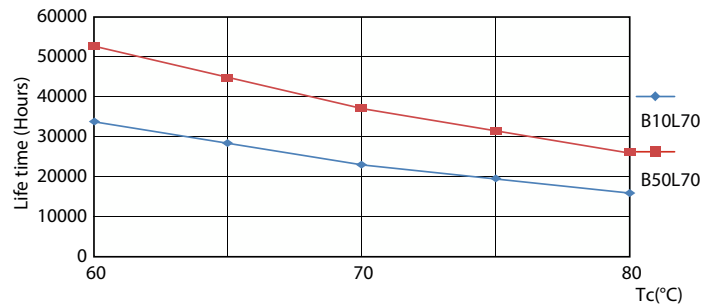

LifetimeVsTc

Lifetime