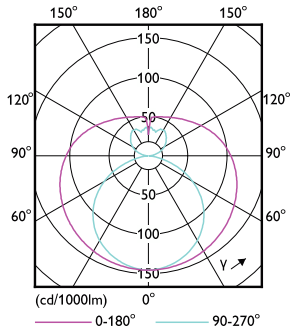

Dimensional drawing

Product	D1	D2	A1	A2	A3
CorePro LEDtube 1500mm 20W 865 T8	25.7 mm	28 mm	1,500 mm	1,507.1 mm	1,514.2 mm

Photometric data

General uniform lighting - CorePro LEDtube 1500mm 20W 865 T8

Spectral Power Distribution Colour - CorePro LEDtube 1500mm 20W 865 T8

CorePro LEDtube EM/Mains T8

Photometric data

Light Distribution Diagram - CorePro LEDtube 1500mm 20W 865 T8

Lifetime

Life Expectancy Diagram

LifetimeVsTc

FailureRate

Lumen Maintenance Diagram - CorePro LEDtube 1500mm 20W 865 T8